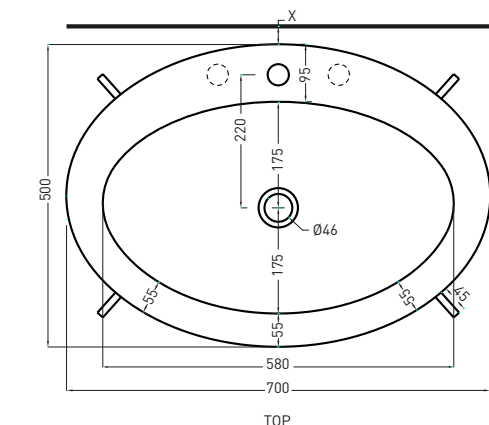

DoP No. 14688.01

Settembre 2019

TOP

X. Distanza consigliata da parete dai 30mm ai 50mm
X. Advised distance from the wall from 30mm to 50mm

FRONT

SIDE

* WATER OUTLET WITH art. SISP / SIFN / SIFBR

** WATER INLET (HOT-COLD)