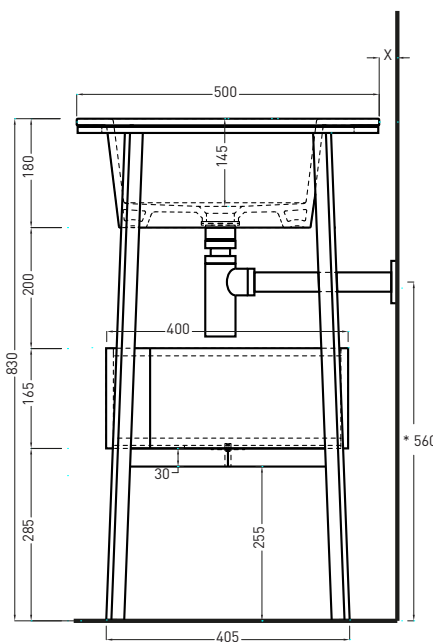

Catino Ovale con foro rubinetto

catino ovale 70 con foro rubinetto e cassetto

catino ovale 70 with tap hole and drawer

cielo

handmade in Italy

PESO NETTO/NET WEIGHT: 12,70 Kg (lavabo/washbasin) + 15,00 Kg (struttura/framework) + 10,00 Kg (cassetto/drawer)

DoP No. 14688.01

Settembre 2019

TOP

X. Distanza consigliata da parete dai 30mm ai 50mm
X. Advised distance from the wall from 30mm to 50mm

FRONT

SIDE

* WATER OUTLET WITH art. SISP / SIFN / SIFBR

** WATER INLET (HOT-COLD)