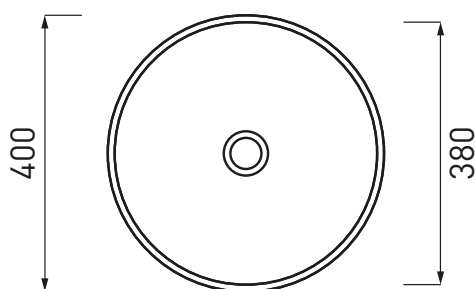

ATTENZIONE:
Superfici, pesi e misure riportate possono presentare leggere differenze rispetto ai pezzi reali, in considerazione e accordo delle caratteristiche di tolleranza intrinseche del materiale ceramico e del suo processo produttivo. L'azienda si riserva di cambiare schede tecniche e caratteristiche di funzionamento degli articoli in ogni momento e senza necessità di preavviso.

ATTENTION:
Surfaces, weights and dimensions can show some little differences compared to the real item, following typical intrinsic characteristics of ceramics material and production. The company reserves the right to change any technical specifications/ dimension and/or operating characteristics of the products at any time and without giving notice.