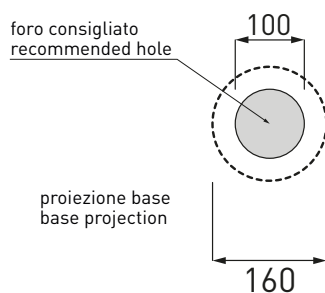

ATTENZIONE:
Superfici, pesi e misure riportate possono presentare leggere differenze rispetto ai pezzi reali, in considerazione e accordo delle caratteristiche di tolleranza intrinseche del materiale ceramico e del suo processo produttivo. L'azienda si riserva di cambiare schede tecniche e caratteristiche di funzionamento degli articoli in ogni momento e senza necessità di preavviso.

ATTENTION:
Surfaces, weights and dimensions can show some little differences compared to the real item, following typical intrinsic characteristics of ceramics material and production. The company reserves the right to change any technical specifications/ dimension and/or operating characteristics of the products at any time and without giving notice.