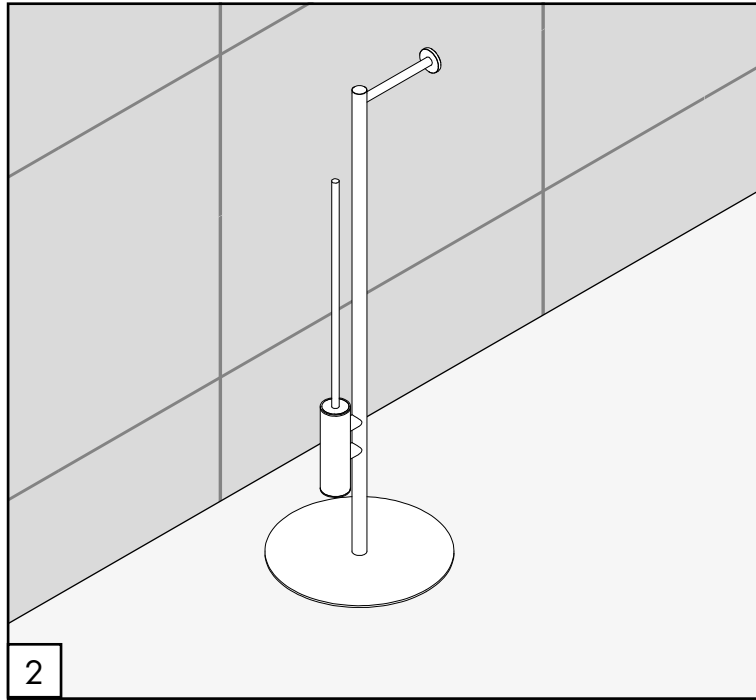

STE17 _REV10