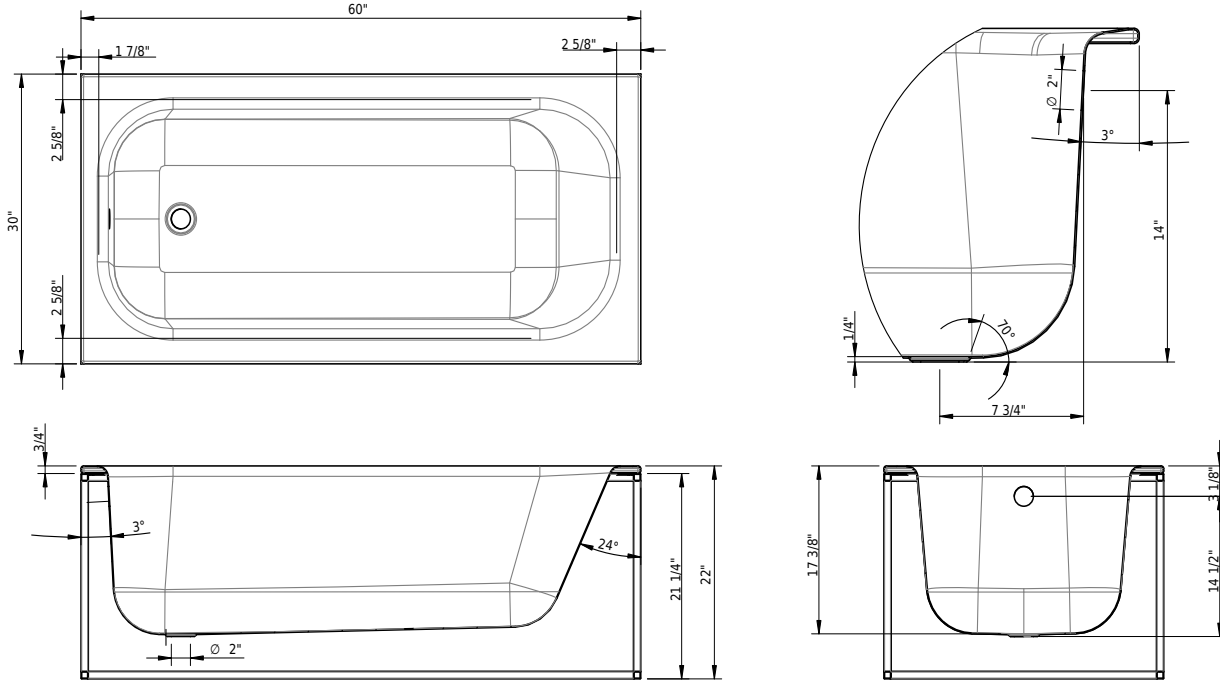

Schmidlin NORM FRAME

60 x 30 x 17 3/8 inch
Article No: 2280-0007

Material

- Glazed titanium steel

Features

- ANTIGLISS included

Compatible drain fittings

- Mountain Plumbing offset brass, BDEXP1 (clicker)
- Jaclo offset, brass 399-2537 (exposed, polished)

1808-0005

Schmidlin freestanding towelholder FRAME LINE
35"x19 1/2"x15 3/4"

1808-0006

Schmidlin ladder FRAME

Options

CE1 CLEANEFFECT

Technical Information

Installation location	freestanding
Weight without water	93 lbs
Water depth to overflow	13 1/4"
Max. water capacity to overflow	53 gal
Drain opening	2"
Overflow hole diameter	2"